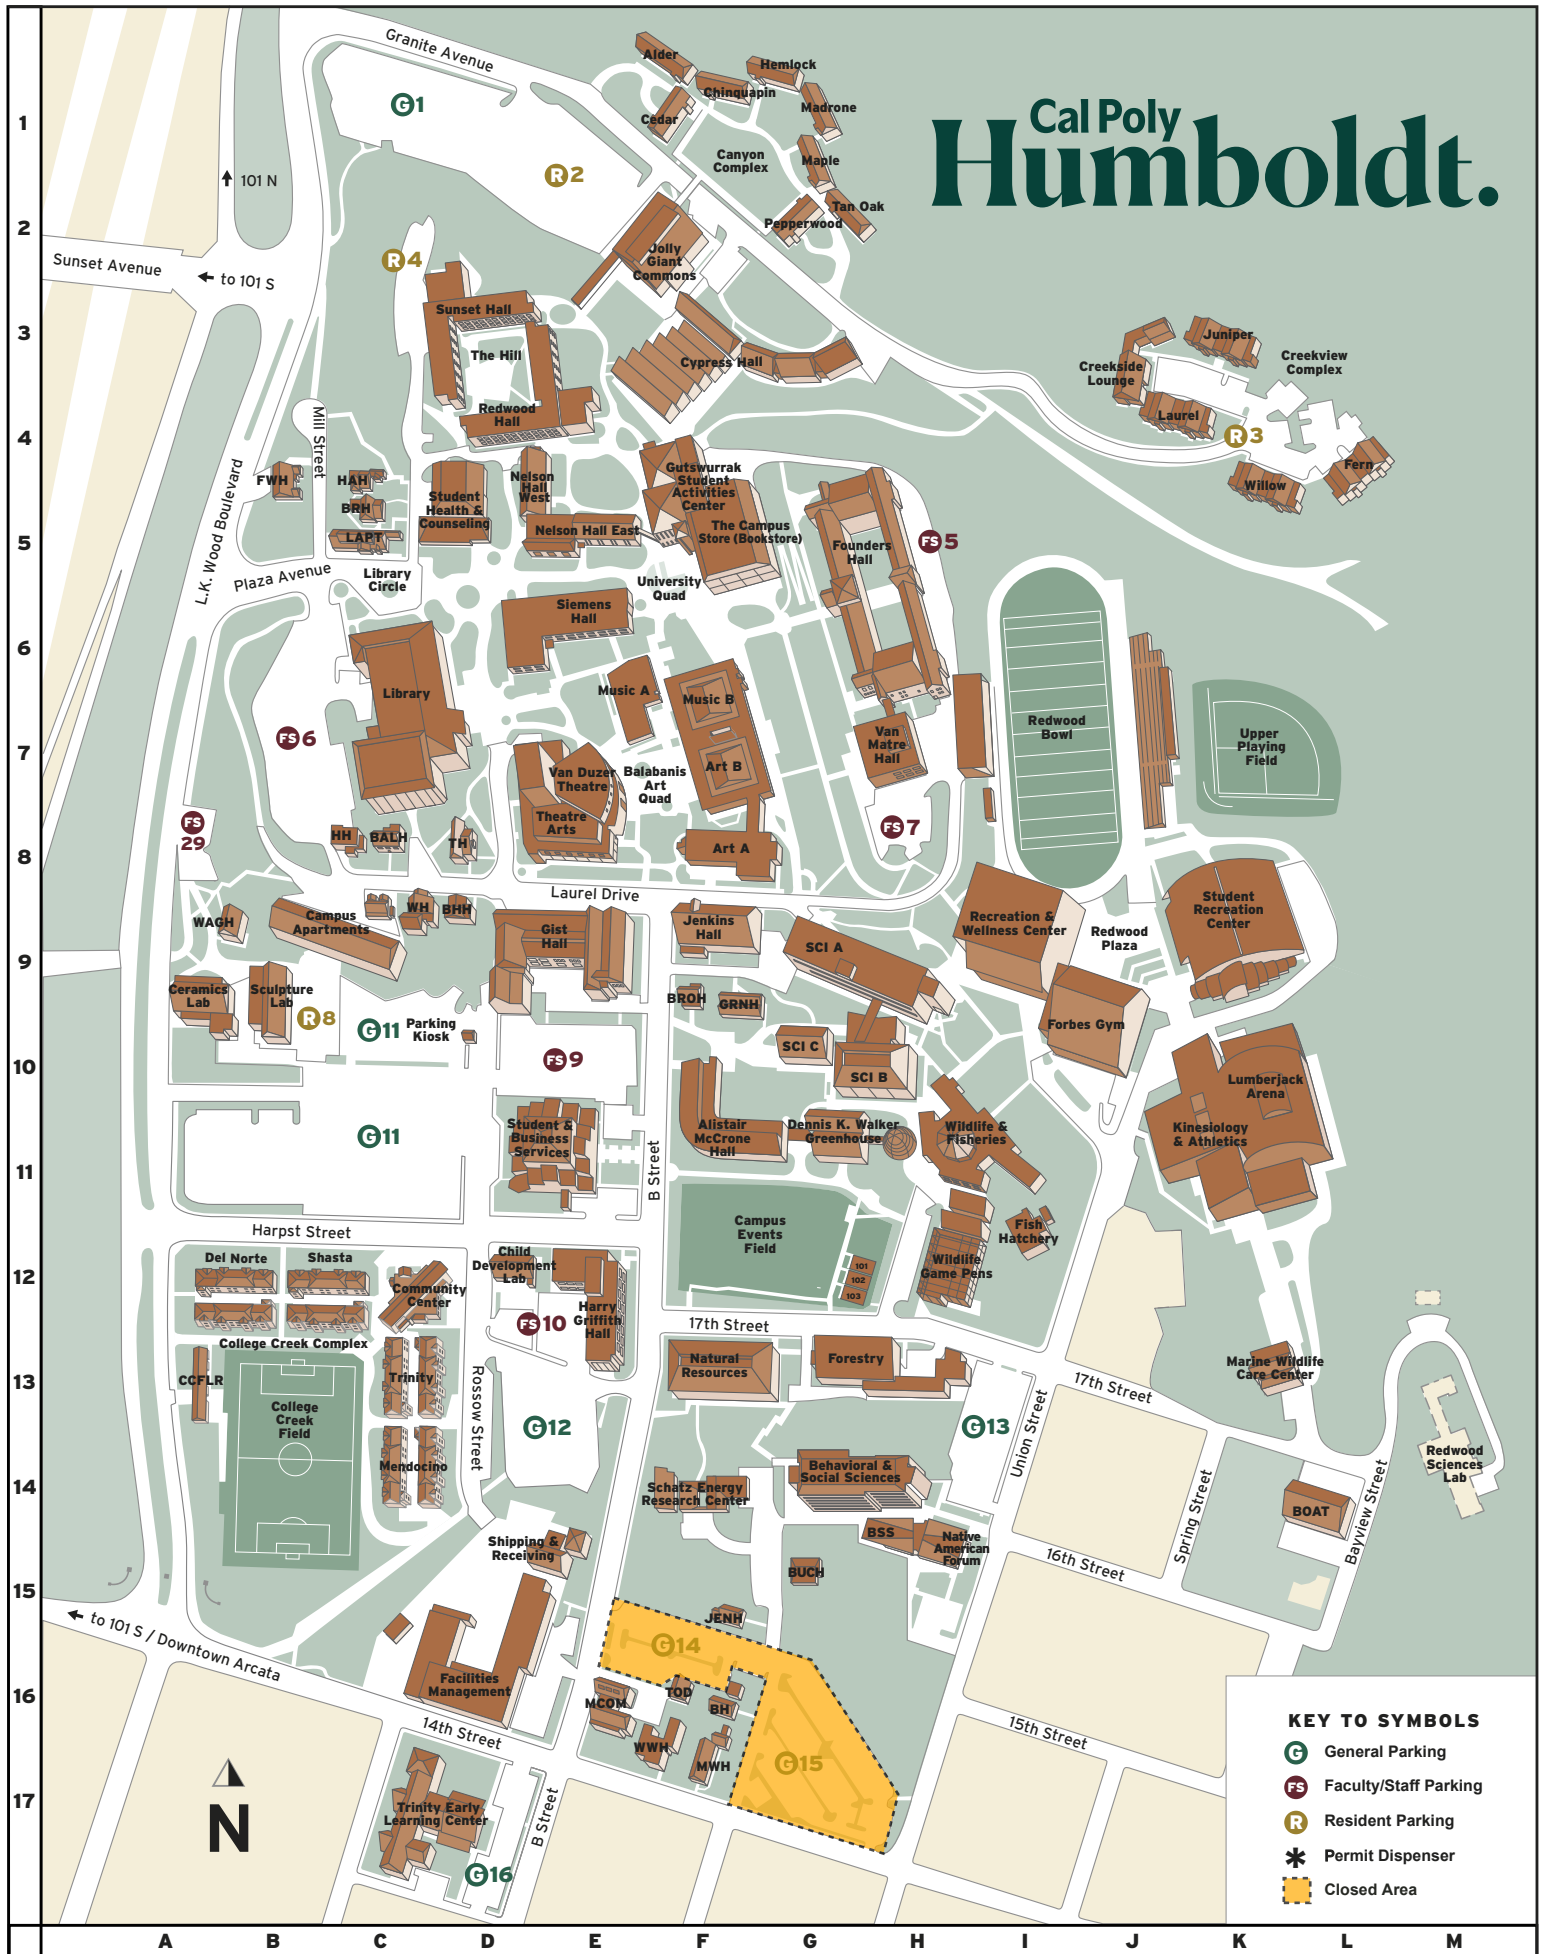

Cal Poly Humboldt.

KEY TO SYMBOLS

- ⓐ General Parking
- FS Faculty/Staff Parking
- Ⓡ Resident Parking
- Permit Dispenser
- Closed Area